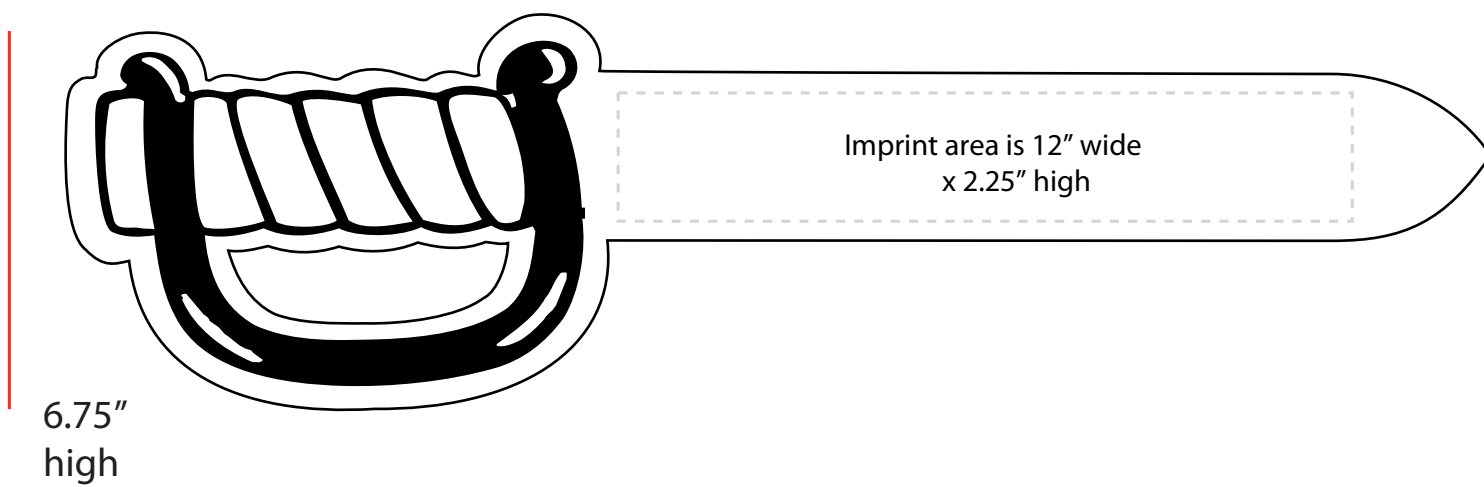

**Product Code SW7025**  
**Sword Waver**

Product shown is not to scale

24" wide

*Please note - our minimum recommended font size for this product is 30pts at full size.*

*Open cell foam products are vacuum packed for freight savings and easy storage.  
Due to the porous nature of foam, small details may not print clearly.*