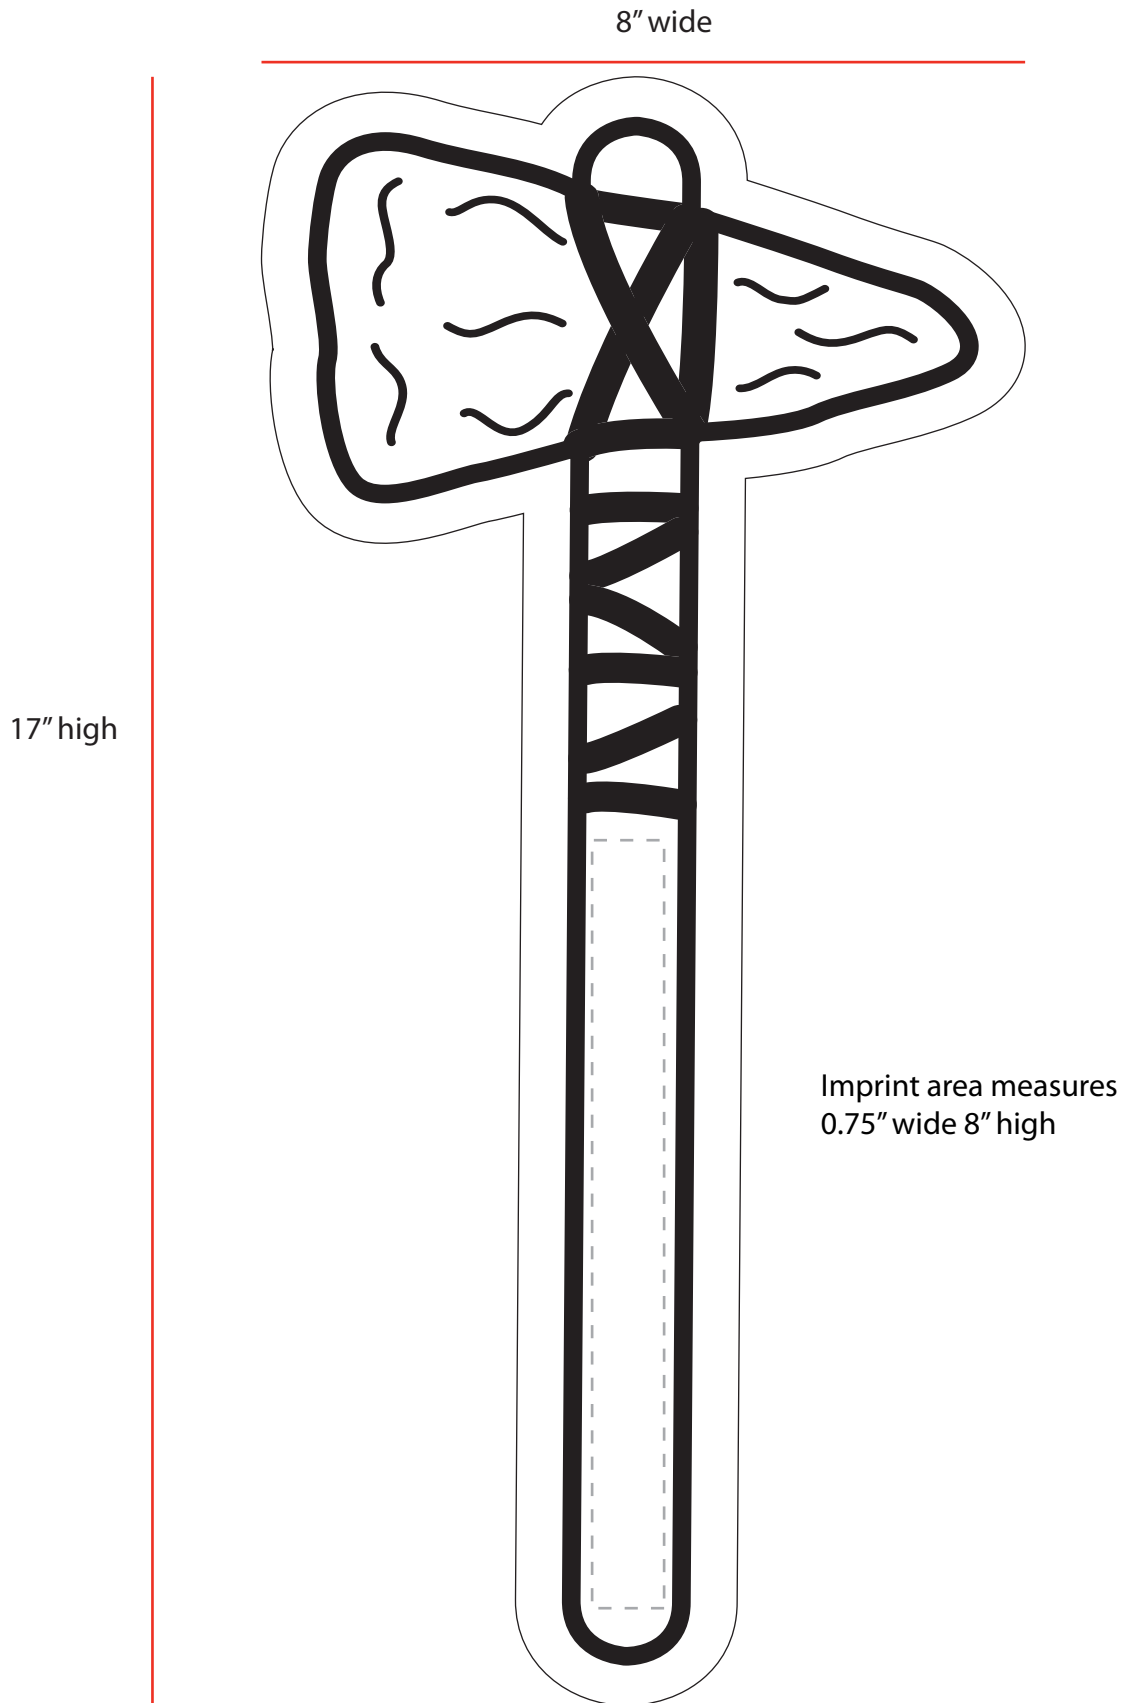

Product Code TOM301
Tomahawk Waver

Product shown 50% actual size

Please note - our minimum recommended font size for this product is 20pts at full size.

*Open cell foam products are vacuum packed for freight savings and easy storage.
Due to the porous nature of foam, small details may not print clearly.*